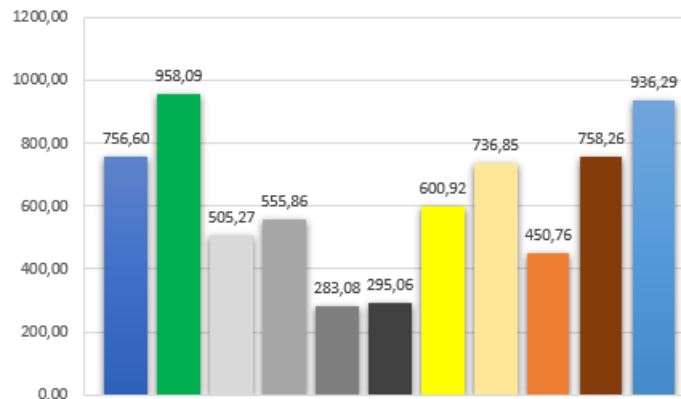

- Změřit rychlost přípojky!
- **Viditelnost v síti!!**
- Změřit QoS parametry poskytované služby
- **Rychlý** a efektivní troubleshooting
- Zajistit bezpečnost dat a účastníků na síti