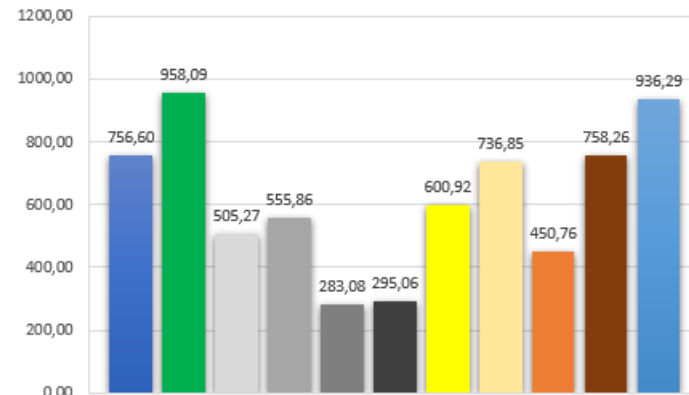

- Zajištění běžně dostupné rychlosti a kvality připojení
- Dimenzování sítě
- Dohled provozu a služeb
- Měření rychlosti a QoS parametrů