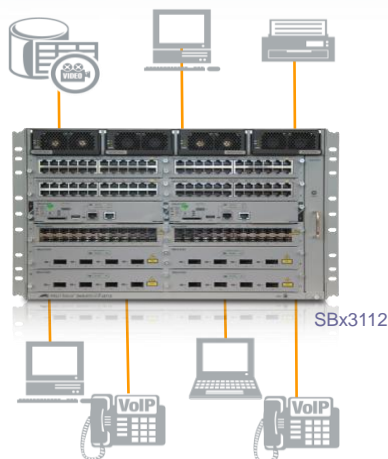

SBx3112 Line Cards

AT-SBx31CFC

- » Fabric switch controller

AT-SBx31XZ4

- » 4-port 10GE XFP Ethernet line card

AT-SBx31GP24

- » 24 port 10/100/1000Base-T PoE Ethernet line card

AT-SBx31GS24

- » 24 port Gigabit Ethernet SFP line card

g The IP World | www.alliedtelesis.com

Allied Telesis

Triple Play Solutions

- IGMP v2 multicast
- RTSP unicast
- Low latency
- Jitter control
- VoIP: MGCP and SIP
  - » Genband, Metaswitch and most major softswitch vendors
- HSIA
  - » Rate limiting
  - » QoS
  - » CoS
  - » VLAN controls
  - » VLAN Q-in-Q
  - » Jumbo frames
- Supports iMG fiber gateways

g The IP World | www.alliedtelesis.com

Allied Telesis