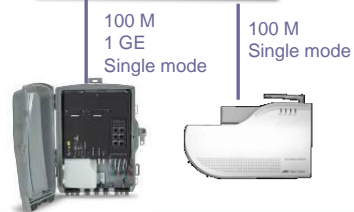

FTTx Support

- 10 GE Uplink with EPSR
  - » Sub-50 ms failover switching
  - » Redundant fiber protection
  - » 802.3ah support
- 100 M P2P Active Ethernet
  - » Bi-directional single mode fiber
  - » 802.3 ah
  - » SFP based card
- 1 GE P2P Active Ethernet
  - » Bi-directional single mode fiber
  - » 802.3 ah
  - » SFP based card
- 24 port 100/1000 fiber line cards
  - » SFP provisioned
- 40 G per slot
  - » Non-blocking
- Supports outdoor and indoor iMG family of fiber gateways

Connecting The IP World | www.alliedtelesis.com