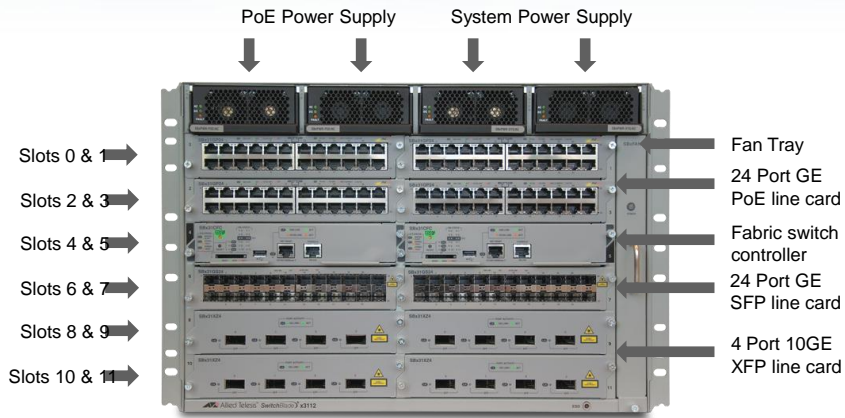

SBx3112 Chassis

eco friendly | The IP World | www.alliedtelesis.com

Allied Telesis