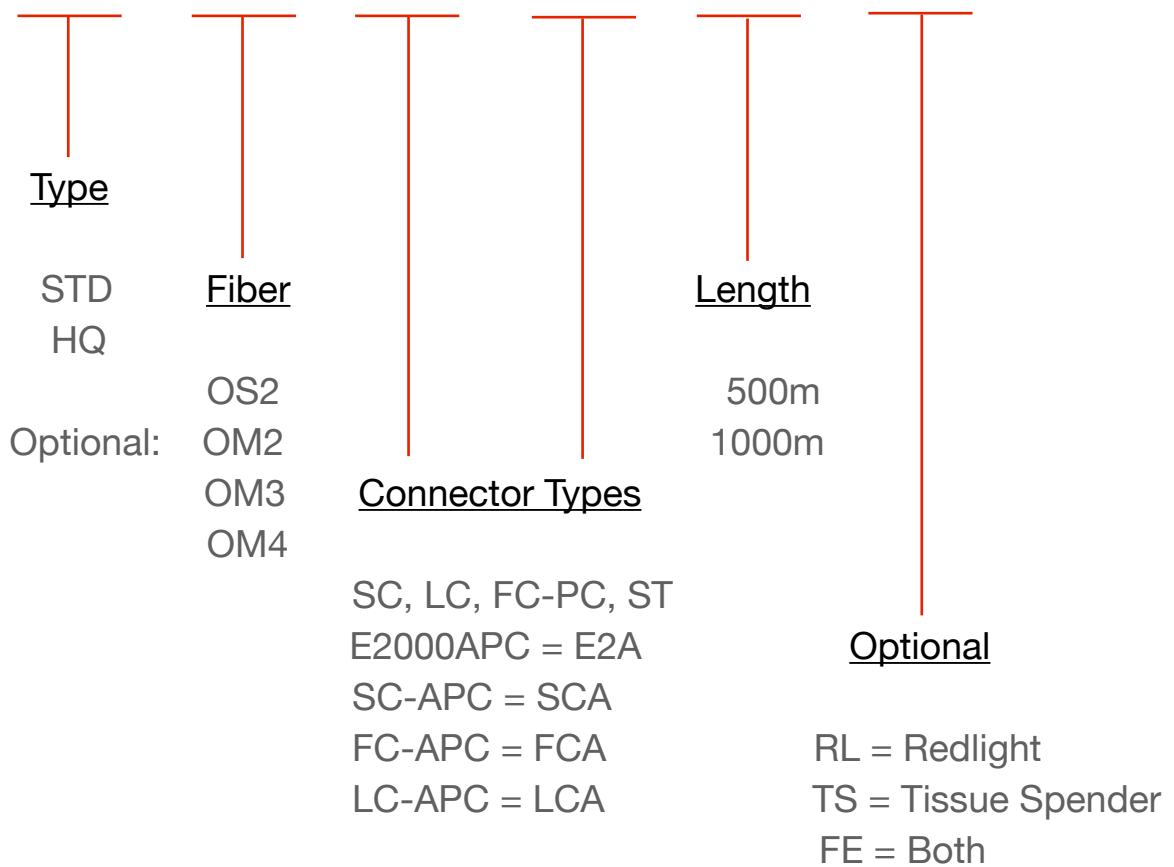

## THE NEW FIBERLAUNCH

Types	Standard with PVC cables High Quality with steel amoured cables
Fibres	Corning SMF 28 Ultra Optional all other Corning fibres
Length	500m 1000m
Connectors	SC, LC, FCPC, ST, E2000 SC-APC, LC-APC, FC-APC, E2000APC
Insertion Loss	Typ <0,15dB
Return Loss	UPC >50dB APC >60dB
Add on tools	Click on cleaning tissue dispenser LED red light patchcord checker Spare roll of lint free cleaning tissues

## THE NEW FIBERLAUNCH

Ordering Code

FL - XXX - XXX - XXX - XXX - XXX - XXX

Example: FL-STD-OS2-SC-E2A-500-FE

Standard, Singlemode OS2, SC to E2000APC with 500m length, full equipped with red light and tissue spender